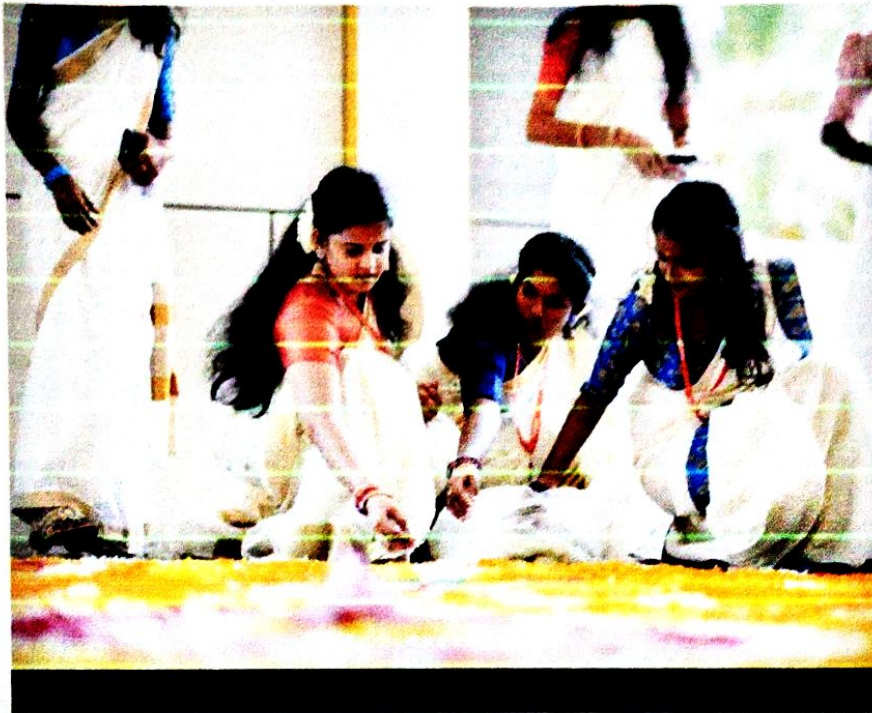

ROHINI COLLEGE OF ENGINEERING & TECHNOLOGY

Approved by AICTE and Affiliated to Anna University, (An ISO Certified Institution)
Near Anjugramam Junction, Kanyakumari Main Road, Palkulam, Varyoor P.O - 629 401

**7.1.8 - Describe the Institutional efforts/Initiatives in providing an inclusive environment
i.e., tolerance and harmony towards cultural, regional, linguistic, communal socioeconomic
and other diversities.**

Onam celebration